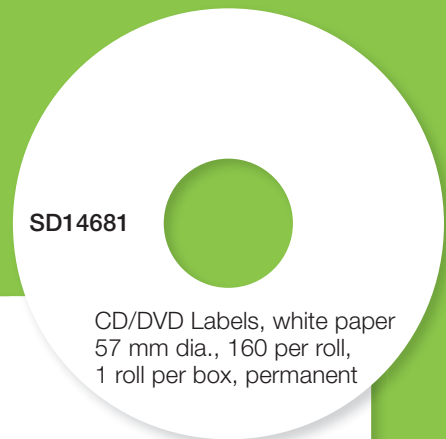

SD99019

Lever Arch Files labels large, white paper
190 x 59 mm
110 per roll, 1 roll per box
permanent

SD99017

Suspension file labels,
white paper, 50 x 12 mm,
220 per roll, 1 roll per box,
permanent

SD14681

CD/DVD Labels, white paper
57 mm dia., 160 per roll,
1 roll per box, permanent

Shipping Labels

SD30256

Large shipping labels, white paper
59 x 102 mm
300 per roll, 1 roll per box
permanent

SD99014

Shipping/Name Badge label, white paper
101 x 54 mm
220 per roll, 1 roll per box
permanent